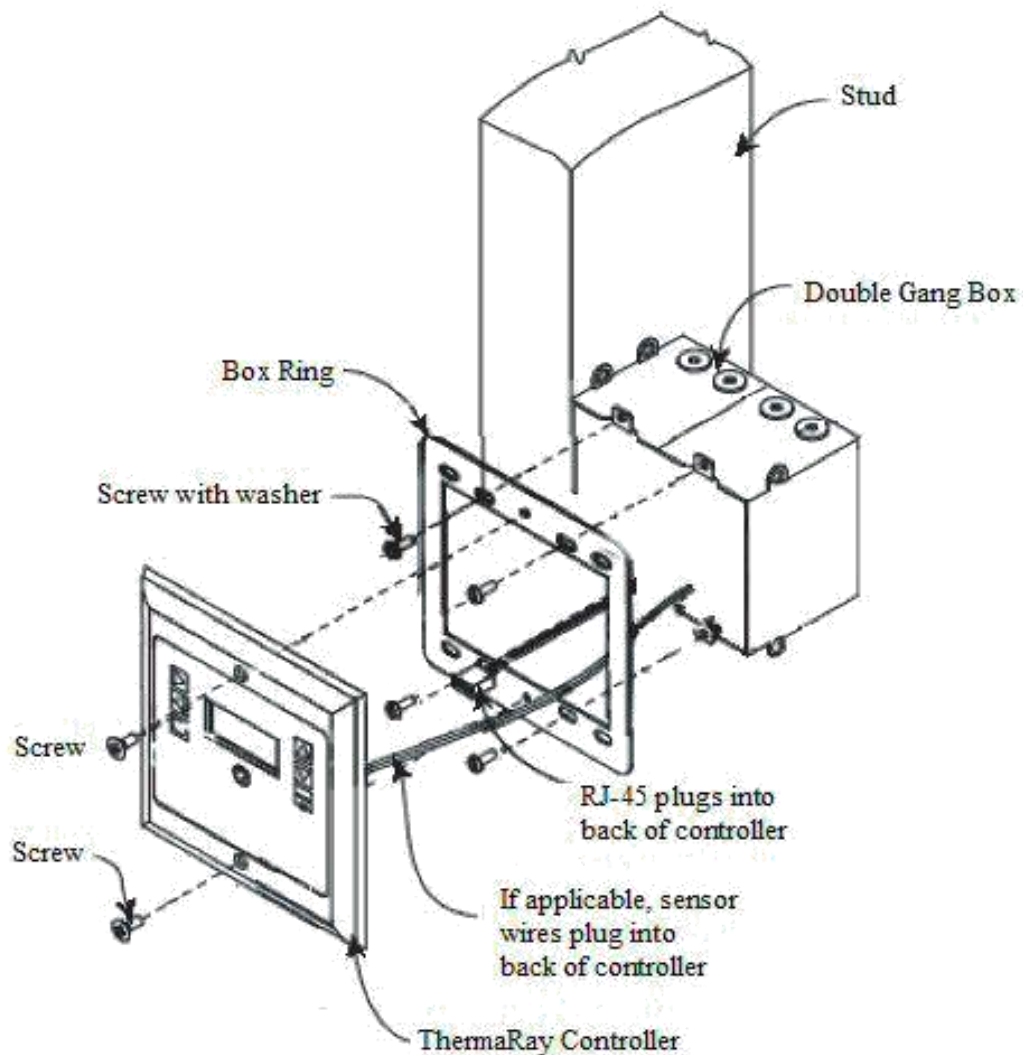

SR-LV-B ASSEMBLY / INSTALLATION

Toll Free: +1 (888) 992-2889

Montreal: +1 (438) 388-7700

Eastern Ontario: +1 (613) 869-7425

GTA: +1 (647) 849-5629

info@petrabuildingsolutions.com

www.petrabuildingsolutions.com