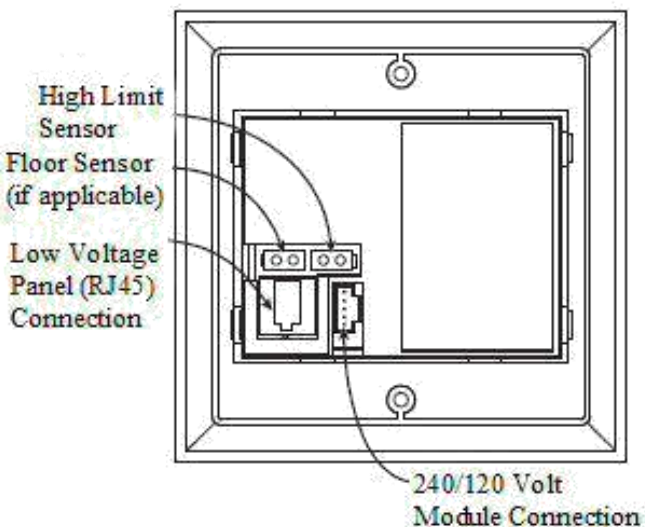

# SR-LV ASSEMBLY / INSTALLATION

Toll Free: +1 (888) 992-2889  
Montreal: +1 (438) 388-7700  
Eastern Ontario: +1 (613) 869-7425  
GTA: +1 (647) 849-5629  
[info@petrabuildingsolutions.com](mailto:info@petrabuildingsolutions.com)  
[www.petrabuildingsolutions.com](http://www.petrabuildingsolutions.com)