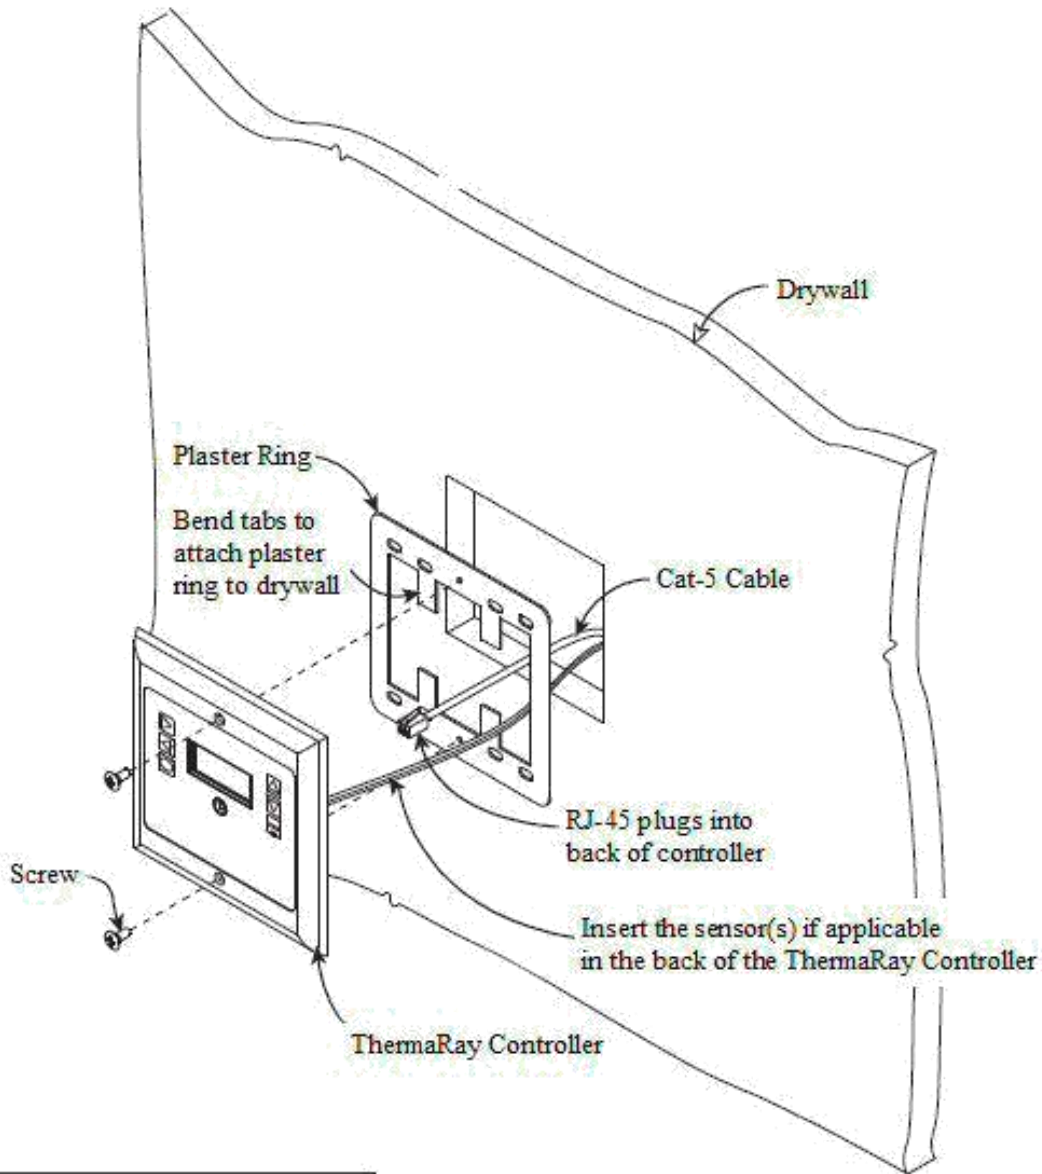

# SR-LV ASSEMBLY / INSTALLATION

Toll Free: +1 (888) 992-2889  
Montreal: +1 (438) 388-7700  
Eastern Ontario: +1 (613) 869-7425  
GTA: +1 (647) 849-5629  
[info@petrabuildingsolutions.com](mailto:info@petrabuildingsolutions.com)  
[www.petrabuildingsolutions.com](http://www.petrabuildingsolutions.com)